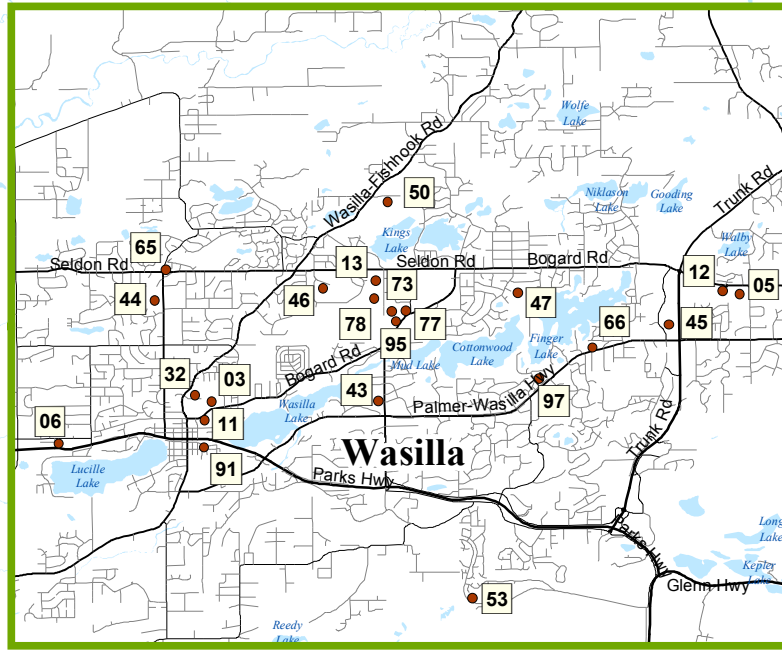

### MSB School District Facilities Locations

- 02. Su-Valley Jr./Sr. High School
- 31. Glacier View School
- 35. Talkeetna Elementary School
- 36. Trapper Creek Elementary School
- 38. Willow Elementary School
- 39. Snowshoe Elementary School
- 41. Butte Elementary School
- 42. Sutton Elementary School
- 48. Goose Bay Elementary School
- 49. Beryozova School
- 51. Meadow Lakes Elementary School
- 52. Knik Elementary School
- 54. Dena'ina Elementary School
- 61. Midnight Sun Family Learning Center
- 67. American Charter Academy
- 80. Joe Redington Jr/Sr High School

### Houston Inset

- 07. Houston High School
- 14. Houston Middle School
- 30. Big Lake Elementary School

### Wasilla Area Inset

- 03. Wasilla High School
- 05. Colony High School
- 06. Burchell High School
- 11. Wasilla Middle School
- 12. Colony Middle School
- 13. Teeland Middle School
- 32. Iditarod Elementary School
- 43. Cottonwood Elementary School
- 44. Tanaina Elementary School
- 45. Pioneer Peak Elementary School
- 46. Larson Elementary School
- 47. Finger Lake Elementary School
- 50. Shaw Elementary School
- 53. Machetanz Elementary School
- 65. Twindly Bridge Charter School
- 66. Birchtree Charter School
- 73. Mat-Su Career & Tech High School
- 77. Mat-Su Day School
- 78. Fronteras Spanish Immersion Charter School
- 91. Mat-Su Central School
- 95. MSBSD Operations & Maintenance
- 97. MSBSD Pupil Transportation Department

### Palmer Area Inset

- 01. Palmer High School
- 10. Palmer Junior Middle School
- 33. Sherrod Elementary School
- 34. Swanson Elementary School
- 62. Academy Charter School
- 71. Valley Pathways School
- 72. Mat-Su Secondary School
- 96. MSBSD Nutrition Services
- 96. School District Warehouse
- 99. MSBSD Administration Building