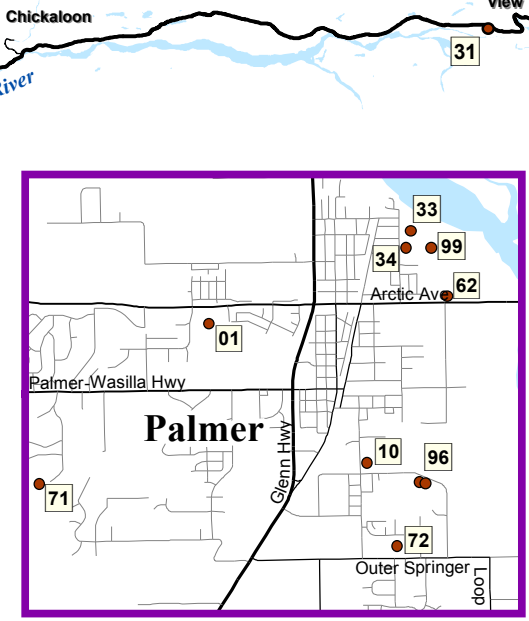

### MSB School District Facilities Locations

- 02. Su-Valley Jr./Sr. High School
- 31. Glacier View School
- 35. Talkeetna Elementary School
- 36. Trapper Creek Elementary School
- 38. Willow Elementary School
- 39. Snowshoe Elementary School
- 41. Butte Elementary School
- 42. Sutton Elementary School
- 48. Goose Bay Elementary School
- 49. Beryozova School
- 51. Meadow Lakes Elementary School
- 52. Knik Elementary School
- 54. Dena'ina Elementary School
- 61. Midnight Sun Family Learning Center
- 67. American Charter Academy
- 80. Joe Redington Jr/Sr High School

### Houston Inset

- 07. Houston High School
- 14. Houston Middle School
- 30. Big Lake Elementary School

### Wasilla Area Inset

- 03. Wasilla High School
- 05. Colony High School
- 06. Burchell High School
- 11. Wasilla Middle School
- 12. Colony Middle School
- 13. Teeland Middle School
- 32. Iditarod Elementary School
- 43. Cottonwood Elementary School
- 44. Tanaina Elementary School
- 45. Pioneer Peak Elementary School
- 46. Larson Elementary School
- 47. Finger Lake Elementary School
- 50. Shaw Elementary School
- 53. Machetanz Elementary School
- 65. Twindly Bridge Charter School
- 66. Birchtree Charter School
- 73. Mat-Su Career & Tech High School
- 77. Mat-Su Day School
- 78. Fronteras Spanish Immersion Charter School
- 91. Mat-Su Central School
- 95. MSBSD Operations & Maintenance
- 97. MSBSD Pupil Transportation Department

### Palmer Area Inset

- 01. Palmer High School
- 10. Palmer Junior Middle School
- 33. Sherrod Elementary School
- 34. Swanson Elementary School
- 62. Academy Charter School
- 71. Valley Pathways School
- 72. Mat-Su Secondary School
- 96. MSBSD Nutrition Services
- 96. School District Warehouse
- 99. MSBSD Administration Building